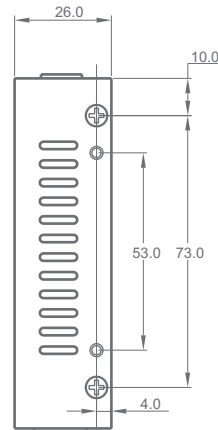

▶ Dimensions (unit = mm)

Top View (WDM)

Side View

Panel View

Rear View

► Specifications

Standard

IEEE 802.3z 1000BaseX Combo
IEEE 802.3ab 1000BaseT

Interface

1000BaseT: 1 x RJ45 Port
Fiber: 1 x SFP Slot

Wavelength

*See SFP Specifications

Typical Distance

*See SFP Specifications

Minimum TX Power

*See SFP Specifications

Operation Humidity

5% to 90% (Non-condensing)

Mechanical

Casing: IP30 Metal Case
Dimension (W x H x D): 71 x 94 x 26 mm (2.80 x 3.70 x 1.02 inches)
Weight: 0.6 Kg (1.3 lbs)
Installation: DIN-Rail/Wall Mountable