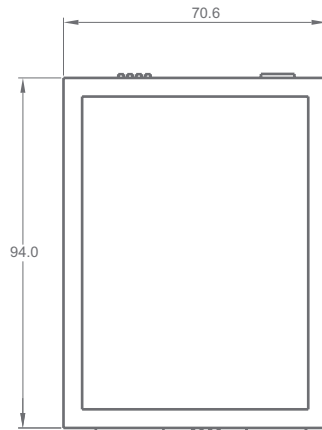

▶ Dimensions (unit = mm)

Top View (WDM)

Side View

Panel View

Rear View

► Specifications

Standard

IEEE 802.3z 1000BaseX Combo
IEEE 802.3ab 1000BaseT

Operation Humidity

5% to 90% (Non-condensing)

Mechanical

Casing: IP30 Metal Case
Dimension (W x H x D): 71 x 94 x 26 mm (2.80 x 3.70 x 1.02 inches)
Weight: 0.6 Kg (1.3 lbs)
Installation: DIN-Rail/Wall Mountable